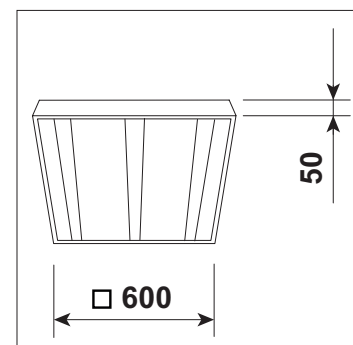

CLEaneo 600 SURF 3PL

Mounting:	Surface mounting
Body material:	Steel and aluminium
Colour:	Standard white RAL 9003, other RAL colours on request
Lumen output:	Standard up to 6600 lm, any other on request
LED module:	Signify (Philips), Tridonic or equivalent SMD LED modules
Colour temperature:	3000/4000K/2700-6500K TunableWhite, other on request
Colour Rendering:	CRI>80 in standard, other on request
Driver:	EVG on-off/DALI/TW DT8, other on request
Wireless control:	On request
Daylight/Occupancy sensor:	On request
Emergency unit:	On request
Operating temperature range:	0°C ... +35°C
IP Class:	IP65 in standard
Power:	220-240V 50/60Hz
Lighting direction:	Direct lighting
Light distribution:	Symmetric
Optics:	Parabolic louvers
Beam angle:	All types available in our LDT file database
Diffuser:	Clear glass
Warranty:	5 Years standard warranty

CLEaneo 600 SURF 3PL surface mounted luminaire

All current index numbers, lumen outputs, power consumption and many other technical information are available in our 2024 pricelist.

Basic dimensions